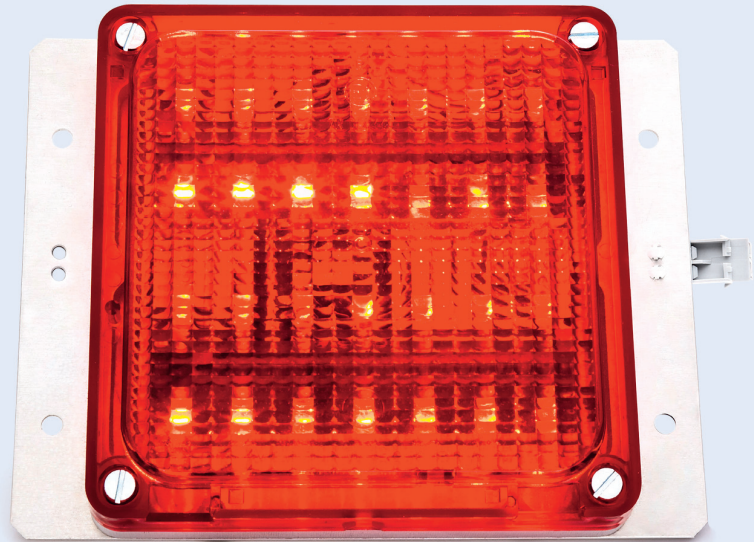

# LED door signal light 143 516\_04

Image: LED door signal light 143 516\_04  
off

Image: LED door signal light 143 516\_04  
on

## References

- NS-Light Train

The lighting bulbs are integrated in the aluminium casing. The polycarbonate cover (signal red) is held through screws. LEDs are used as lighting bulb.

## Technical parameters

<b>LED door signal light</b>	<b>Order no.:</b>	<b>143 516 04</b>
------------------------------	-------------------	-------------------

<b>Technical parameters</b>	
Design:	Aluminium housing with illuminant (LED) polycarbonate cover red

<b>Other technical data</b>	
Dimensions:	length/width/height 139/138/28 mm
Fire protection:	DIN 5510
Degree of protection:	IP 20

State: September 2010  
Technical subject to change without notice.