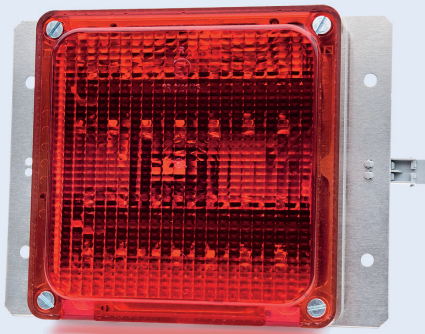

# LED door signal light 143 516\_04

Image: LED door signal light 143 516\_04  
off

Image: LED door signal light 143 516\_04  
on

## References

- NS-Light Train

The lighting bulbs are integrated in the aluminium casing. The polycarbonate cover (signal red) is held through screws. LEDs are used as lighting bulb.

## Technical parameters

<b>LED door signal light</b>	<b>Order no.:</b>	<b>143 516 04</b>
------------------------------	-------------------	-------------------

<b>Technical parameters</b>	
Design:	Aluminium housing with illuminant (LED) polycarbonate cover red

<b>Other technical data</b>	
Dimensions:	length/width/height 139/138/28 mm
Fire protection:	DIN 5510
Degree of protection:	IP 20

State: September 2010  
Technical subject to change without notice.