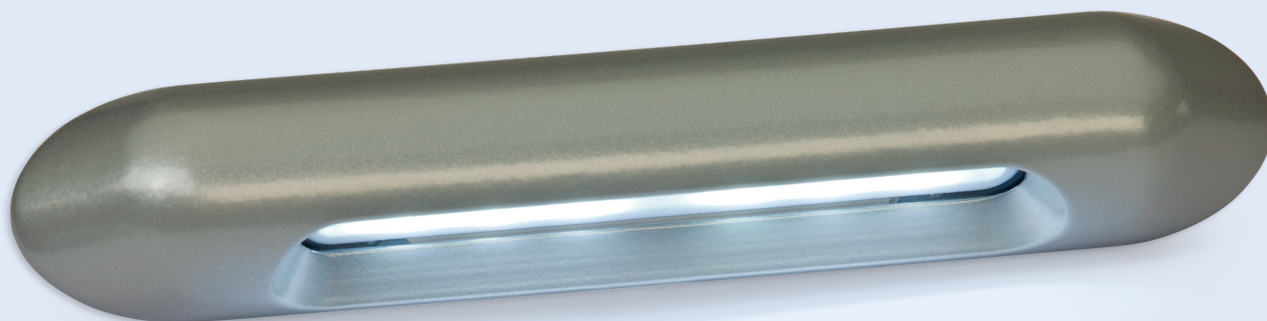

LED emergency light 143 567_93

Image: LED emergency light 143 567_93

References

- Velaro D

Aluminium casting design element, powder-coated with integrated, casted LED strip, which is protected from foreign influences by a PC-cover.

Technical parameters

LED emergency light **Order no.:** 143 567_93

Technical parameters	
Design:	Housing: aluminium casting, powder-coated Cover: polycarbonate

Other technical data	
Nominal voltage:	24 V DC
Power:	3 W
Ambient temperature:	-20 °C to +55 °C
Dimensions:	length/width/height 196/36/55 mm
Light emission:	length/width 110/9 mm
Light intensity:	> 10 lx, coldwhite
Tests:	DIN 5510-2 EN 50121 Teil 3-2